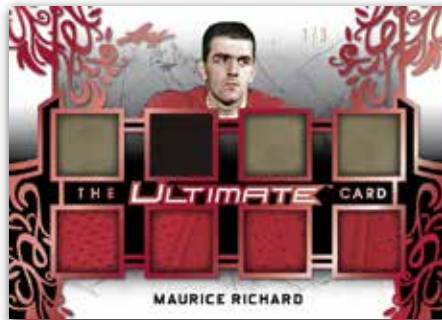

## ONE TIMERS

SINGLE PLAYER - JUMBO PATCH/MEMORABILIA CARD FEATURING RARE ONE OF ONLY ONE CRAZY PATCHES, LOGOS, TAGS AND OTHER AMAZING MEMORABILIA!!! LOOK FOR AMAZING ONE OF ONE MEMORABILIA CARDS OF PAUL KARIYA, JOE THORNTON AND DAVE KEON!

## ONE TIMERS VINTAGE MEMORABILIA

SINGLE PLAYER - JUMBO PATCH/MEMORABILIA CARD FEATURING AMAZING ONE OF ONLY ONE CRAZY PATCHES, LOGOS, TAGS AND OTHER AMAZING MEMORABILIA...VINTAGE STYLE!!!! LOOK FOR RARE ONE OF ONE VINTAGE MEMORABILIA CARDS OF EDDIE SHORE, STAN MIKITA, NEWSY LALONDE AND KING CLANCY!

## THE ULTIMATE CARD

A SINGLE PLAYER - 8 PIECE MEMORABILIA CARD FEATURING ANYTHING FROM JERSEYS, PATCHES, PANTS, SKATES, PADS, GLOVES AND MORE!! LOOK FOR MEMORABILIA CARDS FROM LEGENDS SUCH AS: MAURICE RICHARD, JACQUES PLANTE AND WILLIE O' REE.