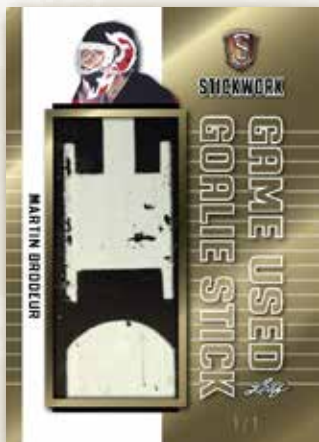

2017-18

STICKWORK HOCKEY

LEAF TRADING CARDS IS PLEASED TO ANNOUNCE THE RETURN OF ONE OF THE INDUSTRY'S MOST ANTICIPATED AND UNIQUE HOCKEY PRODUCTS WITH 2017-18 LEAF STICKWORK HOCKEY!

LOOK FOR:

GAME USED STICK

HOCKEY LEGENDS, SUPERSTARS AND HEROES ARE FEATURED IN THIS JUMBO SIZED STICK SWATCH INSERT SUCH AS: DOUG HARVEY, JEAN BELIVEAU & MARIO LEMIEUX.

GAME USED GOALIE STICK

LARGE GAME USED STICK PIECE FEATURING THOSE THAT HAVE STARRED BETWEEN THE PIPES SUCH AS: KEN DRYDEN, BERNIE PARENT & JACQUES PLANTE.