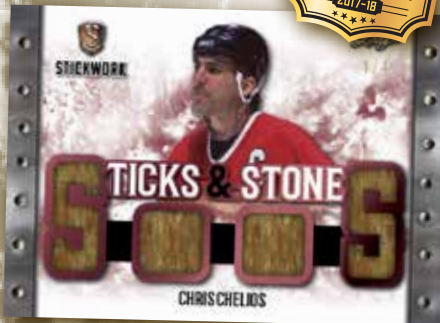

2017-18

STICKWORK HOCKEY

LEAF TRADING CARDS IS PLEASED TO ANNOUNCE THE RETURN OF ONE OF THE INDUSTRY'S MOST ANTICIPATED AND UNIQUE HOCKEY PRODUCTS WITH 2017-18 LEAF STICKWORK HOCKEY!

LOOK FOR:

GAME USED STICK

HOCKEY LEGENDS, SUPERSTARS AND HEROES ARE FEATURED IN THIS JUMBO SIZED STICK SWATCH INSERT SUCH AS: DOUG HARVEY, JEAN BELIVEAU & MARIO LEMIEUX.

GAME USED GOALIE STICK

LARGE GAME USED STICK PIECE FEATURING THOSE THAT HAVE STARRED BETWEEN THE PIPES SUCH AS: KEN DRYDEN, BERNIE PARENT & JACQUES PLANTE.

STICKS & STONES

SINGLE PLAYER 4 PIECE GAME USED STICK CARD FEATURING THOSE MORE KNOWN FOR THEIR FISTS OF FURY SUCH AS: BOB PROBERT, GINO ODJICK & CLARK GILLIES.

TAPE TO TAPE

DUAL PLAYER GAME USED TAPE OFF OF GAME USED STICKS FEATURING THE TAPE OF: HOWE/RICHARD, SAWCHUK/WORSLEY & CONACHER/SHORE.